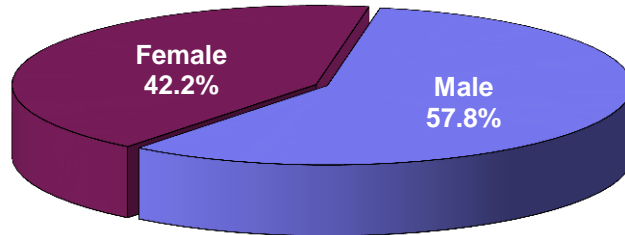

**Columbus State University**  
**Full-Time Instructional Faculty**  
**Fall 2015**

**Distribution by Gender**

	<b>N</b>	<b>%</b>
Male	166	57.8%
Female	121	42.2%
<b>Total</b>	<b>287</b>	<b>100.0%</b>

The number of instructional faculty does not include administrators, librarians and other professional staff with faculty status.