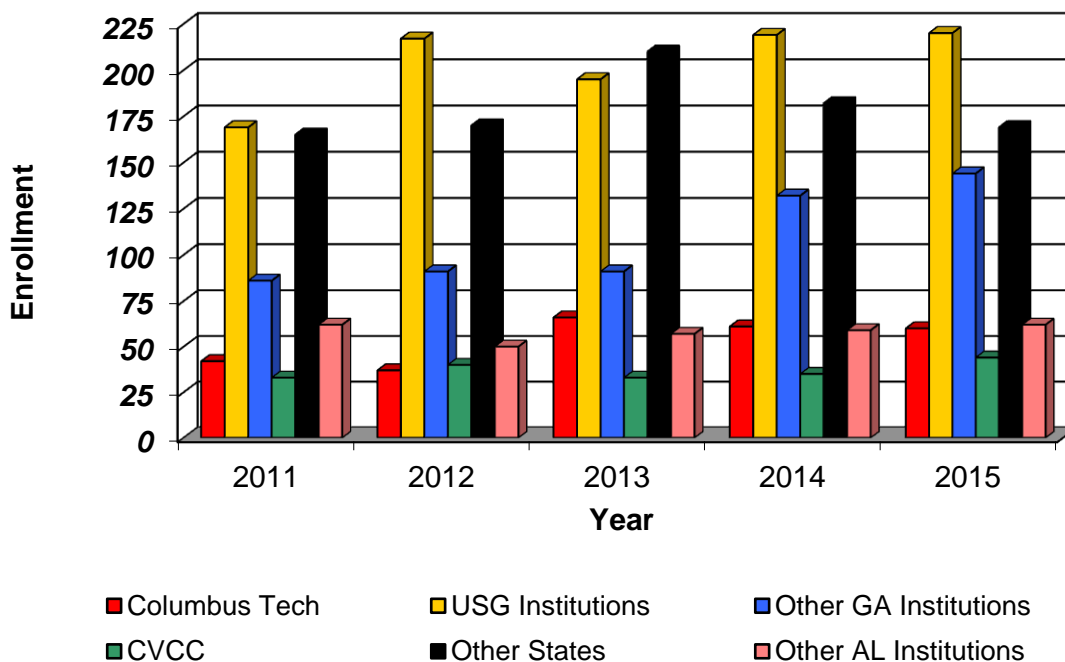

CSU Facts & Figures 2015: Transfer Institution

Transfer Students Enrolled by Last College Attended

Transfer Students Enrolled by Last College Attended							
	Fall 2011	Fall 2012	Fall 2013	Fall 2014	Fall 2015	4-Year # Change	4-Year % Change
Columbus Tech College	42	37	66	61	60	18	42.9%
Univ System of GA Inst.	169	217	195	219	220	51	30.2%
Other Georgia Institutions	86	91	91	132	144	58	67.4%
Chattahoochee Valley CC	33	40	33	35	44	11	33.3%
Other Alabama Institutions	62	50	57	59	62	0	0.0%
Institutions - Other States	165	170	210	182	169	4	2.4%
<i>Total</i>	557	605	652	688	699	142	25.5%