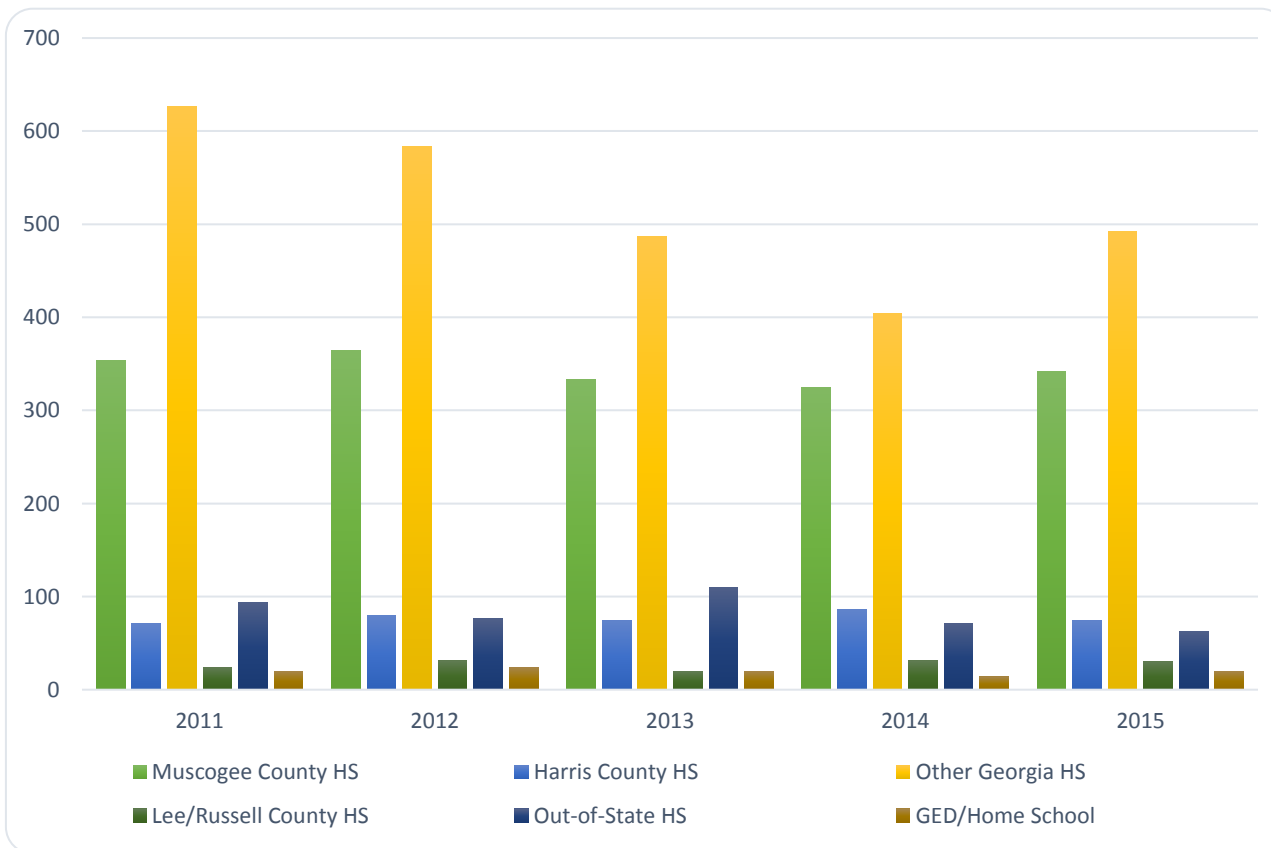

CSU Facts & Figures 2015: High School Attended

Entering Freshmen by High School Attended

	Fall 2011	Fall 2012	Fall 2013	Fall 2014	Fall 2015	4-Year # Change	4-Year % Change
Muscogee County							
Brookstone	3	0	0	2	7	4	133.3%
Carver	9	16	7	14	16	7	77.8%
Columbus	74	83	74	87	59	-15	-20.3%
Hardaway	69	68	67	49	37	-32	-46.4%
Jordan	13	15	10	11	8	-5	-38.5%
Kendrick	9	8	10	4	6	-3	-33.3%
Northside	85	86	104	76	86	1	1.2%
Pacelli	8	4	8	10	13	5	62.5%
Shaw	41	53	33	42	80	39	95.1%
Spencer	18	12	8	8	8	-10	-55.6%
Other Muscogee Co HS	25	19	12	22	22	-3	-12.0%
Total Muscogee County	354	364	333	325	342	-12	-3.4%
Harris County	71	80	74	86	74	3	4.2%
Other GA High Schools	626	584	487	404	492	-134	-21.4%
Lee/Russell County	24	31	20	31	30	6	25.0%
Out-of-State High Schools	94	76	110	71	63	-31	-33.0%
GED/Home School	20	24	20	14	20	0	0.0%
Total	1,189	1,159	1,044	931	1,021	-168	-14.1%