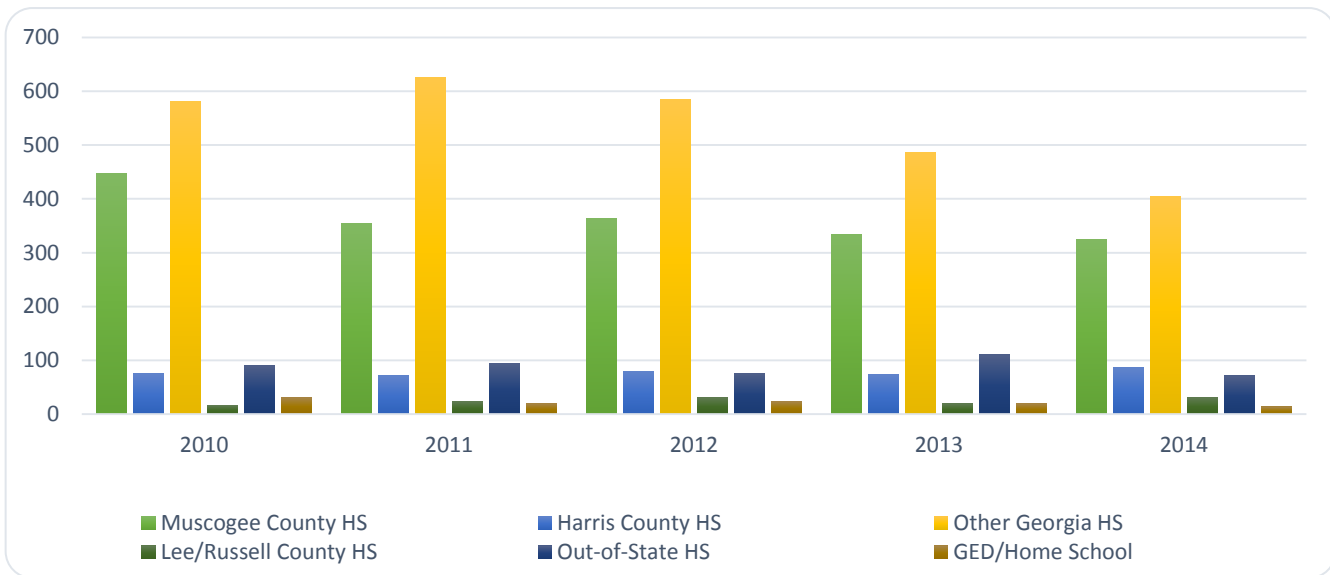

CSU Facts & Figures 2014: High School Attended

Entering Freshmen by High School Attended							
	Fall 2010	Fall 2011	Fall 2012	Fall 2013	Fall 2014	4-Year # Change	4-Year % Change
Muscogee County							
Brookstone	6	3	0	0	2	-4	-66.7%
Carver	24	9	16	7	14	-10	-41.7%
Columbus	90	74	83	74	87	-3	-3.3%
Hardaway	68	69	68	67	49	-19	-27.9%
Jordan	22	13	15	10	11	-11	-50.0%
Kendrick	15	9	8	10	4	-11	-73.3%
Northside	84	85	86	104	76	-8	-9.5%
Pacelli	12	8	4	8	10	-2	-16.7%
Shaw	61	41	53	33	42	-19	-31.1%
Spencer	19	18	12	8	8	-11	-57.9%
Other Muscogee Co HS	46	25	19	12	22	-24	-52.2%
Total Muscogee County	447	354	364	333	325	-122	-27.3%
Harris County	75	71	80	74	86	11	14.7%
Other GA High Schools	580	626	584	487	404	-176	-30.3%
Lee/Russell County	17	24	31	20	31	14	82.4%
Out-of-State High Schools	90	94	76	110	71	-19	-21.1%
GED/Home School	31	20	24	20	14	-17	-54.8%
Total	1,240	1,189	1,159	1,044	931	-309	-24.9%