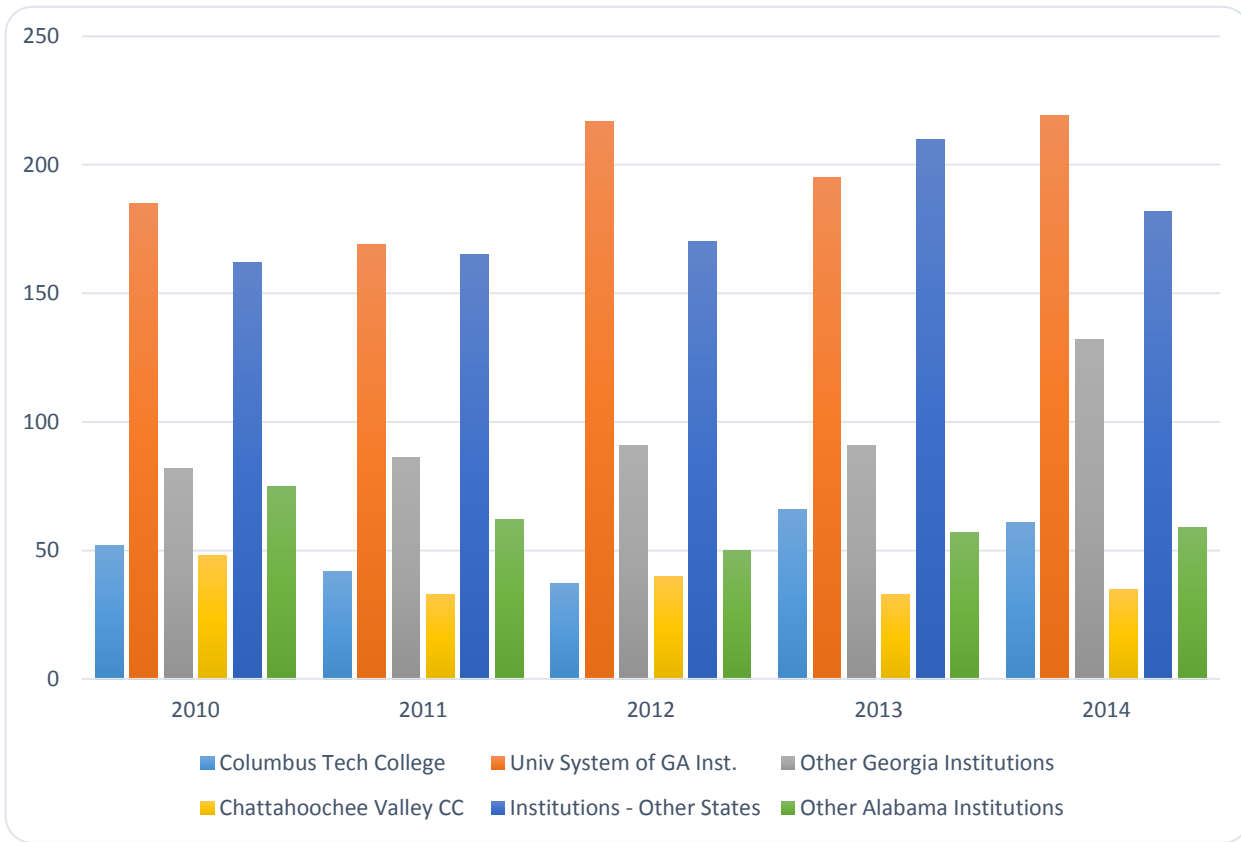

CSU Facts & Figures 2014: Transfer Institution

Transfer Students Enrolled by Last College Attended

	Fall 2010	Fall 2011	Fall 2012	Fall 2013	Fall 2014	4-Year # Change	4-Year % Change
Columbus Tech College	52	42	37	66	61	9	17.3%
Univ System of GA Inst.	185	169	217	195	219	34	18.4%
Other Georgia Institutions	82	86	91	91	132	50	61.0%
Chattahoochee Valley CC	48	33	40	33	35	-13	-27.1%
Other Alabama Institutions	75	62	50	57	59	-16	-21.3%
Institutions - Other States	162	165	170	210	182	20	12.3%
Total	604	557	605	652	688	84	13.9%