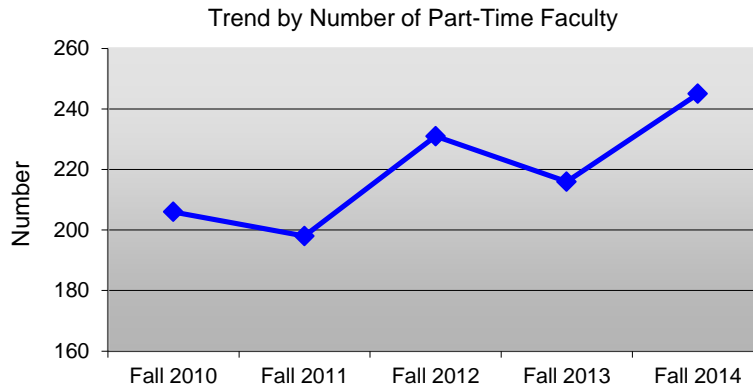

Columbus State University

Part-Time Faculty

2010 - 2014

Total Part-Time Faculty and Percent of All Instructional Faculty

	<u>Fall 2010</u>		<u>Fall 2011</u>		<u>Fall 2012</u>		<u>Fall 2013</u>		<u>Fall 2014</u>		<u>4-Year N</u> <u>Change</u>	<u>4-Year %</u> <u>Change</u>
	<u>N</u>	<u>% All</u> <u>Faculty</u>	<u>N</u>	<u>% All</u> <u>Faculty</u>	<u>N</u>	<u>% All</u> <u>Faculty</u>	<u>N</u>	<u>% All</u> <u>Faculty</u>	<u>N</u>	<u>% All</u> <u>Faculty</u>		
Total PT Faculty	206	43.6%	198	42.2%	231	45.2%	216	43.2%	245	46.7%	39	18.9%
Total FT Faculty	267		271		280		284		280			

Numbers are based on part-time faculty teaching at least one class during the fall semester.