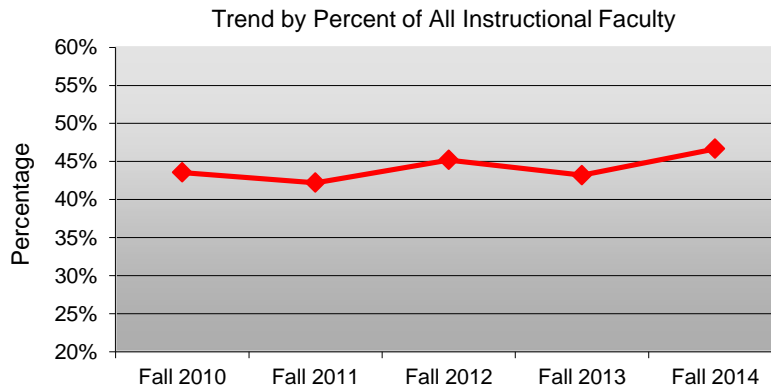

Columbus State University

Part-Time Faculty

2010 - 2014

Total Part-Time Faculty and Percent of All Instructional Faculty

	<u>Fall 2010</u>		<u>Fall 2011</u>		<u>Fall 2012</u>		<u>Fall 2013</u>		<u>Fall 2014</u>		<u>4-Year N</u> <u>Change</u>	<u>4-Year %</u> <u>Change</u>
	<u>N</u>	<u>% All</u> <u>Faculty</u>	<u>N</u>	<u>% All</u> <u>Faculty</u>	<u>N</u>	<u>% All</u> <u>Faculty</u>	<u>N</u>	<u>% All</u> <u>Faculty</u>	<u>N</u>	<u>% All</u> <u>Faculty</u>		
Total PT Faculty	206	43.6%	198	42.2%	231	45.2%	216	43.2%	245	46.7%	39	18.9%
Total FT Faculty	267		271		280		284		280			