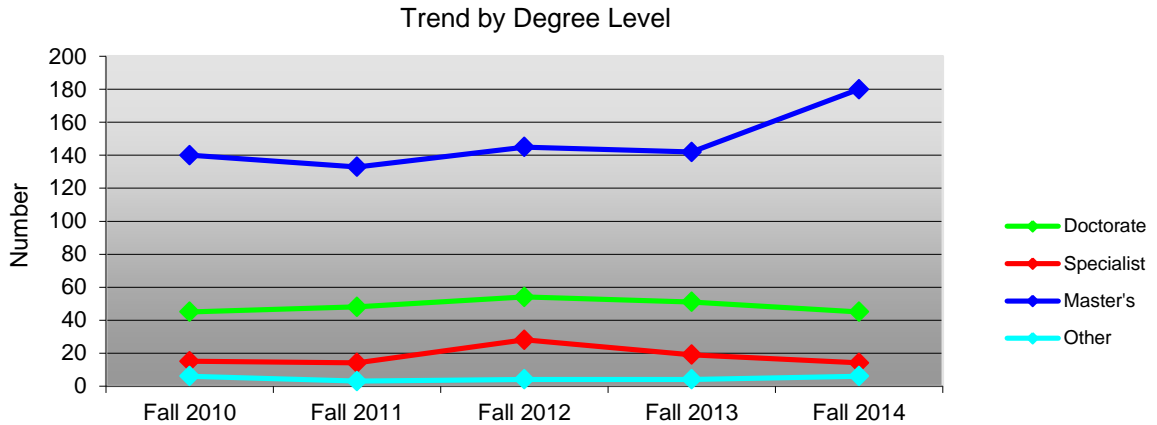

Columbus State University

Part-Time Faculty

2010 - 2014

By Degree Level and Percent of Total Part-Time Faculty

	Fall 2010		Fall 2011		Fall 2012		Fall 2013		Fall 2014		4-Year N Change	4-Year % Change
	% PT		% PT		% PT		% PT		% PT			
	N	Faculty	N	Faculty	N	Faculty	N	Faculty	N	Faculty		
Total PT Faculty	206		198		231		216		245		39	18.9%
Doctorate	45	21.8%	48	24.2%	54	23.4%	51	23.6%	45	18.4%	0	0.0%
Specialist	15	7.3%	14	7.1%	28	12.1%	19	8.8%	14	5.7%	-1	-6.7%
Master's	140	68.0%	133	67.2%	145	62.8%	142	65.7%	180	73.5%	40	28.6%
Other	6	2.9%	3	1.5%	4	1.7%	4	1.9%	6	2.4%	0	0.0%

Numbers are based on part-time faculty teaching at least one class during the fall semester.