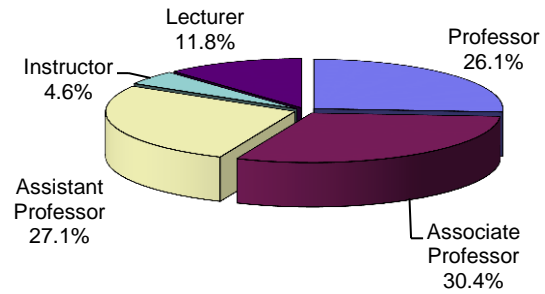

Columbus State University
Full-Time Instructional Faculty
Fall 2014

Distribution by Rank

	N	%
Professor	73	26.1%
Associate Professor	85	30.4%
Assistant Professor	76	27.1%
Instructor	13	4.6%
Lecturer	33	11.8%
Total	280	100.0%