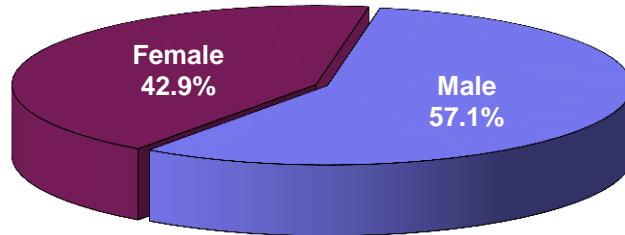

Columbus State University
Full-Time Instructional Faculty
Fall 2014

Distribution by Gender

	N	%
Male	160	57.1%
Female	120	42.9%
Total	280	100.0%

The number of instructional faculty does not include administrators, librarians and other professional staff with faculty status.