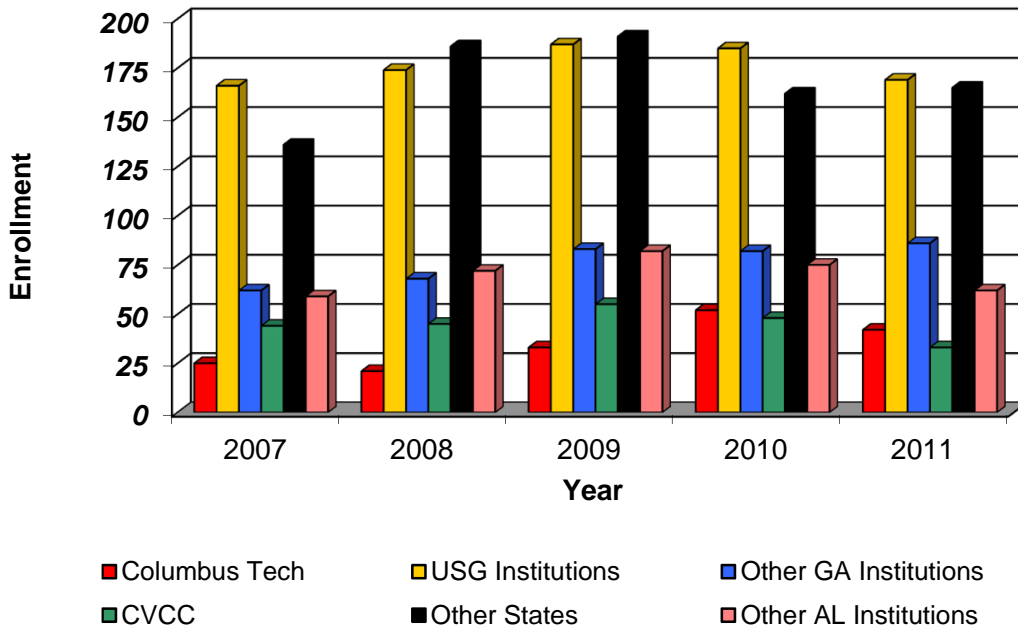

## CSU Facts & Figures 2011: Transfer Institution

### Transfer Students Enrolled by Last College Attended

Transfer Students Enrolled by Last College Attended							
	Fall 2007	Fall 2008	Fall 2009	Fall 2010	Fall 2011	4-Year # Change	4-Year % Change
Columbus Tech College	25	21	33	52	42	17	68.0%
Univ System of GA Inst.	166	174	187	185	169	3	1.8%
Other Georgia Institutions	62	68	83	82	86	24	38.7%
Chattahoochee Valley CC	44	45	55	48	33	-11	-25.0%
Other Alabama Institutions	59	72	82	75	62	3	5.1%
Institutions - Other States	136	186	191	162	165	29	21.3%
<i>Total</i>	<b>492</b>	<b>566</b>	<b>631</b>	<b>604</b>	<b>557</b>	<b>65</b>	<b>13.2%</b>