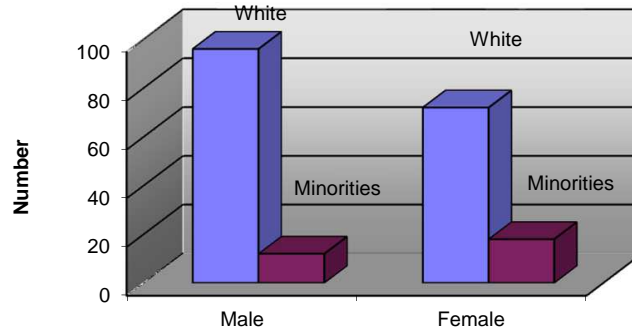

**Columbus State University**  
**Part-Time Instructional Faculty**  
**2011**  
**Distribution by Gender and Ethnic Origin**

Ethnic Origin	Male			Female			Race Total
	N	% of Gender	% of Race	N	% of Gender	% of Race	
Non-Resident Alien	0	0.0%		0	0.0%		0
American Indian	0	0.0%		1	1.1%	100.0%	1
Asian/Pacific Islander	3	2.8%	42.9%	4	4.4%	57.1%	7
Black/African-American	8	7.4%	44.4%	10	11.1%	55.6%	18
Hispanic or Latino	1	0.9%	25.0%	3	3.3%	75.0%	4
White	96	88.9%	57.1%	72	80.0%	42.9%	168
Two or More Races	0	0.0%		0	0.0%	#DIV/0!	0
Not Available	0	0.0%		0	0.0%		0
<b>Total Number</b>	<b>108</b>		<b>54.5%</b>	<b>90</b>		<b>45.5%</b>	<b>198</b>