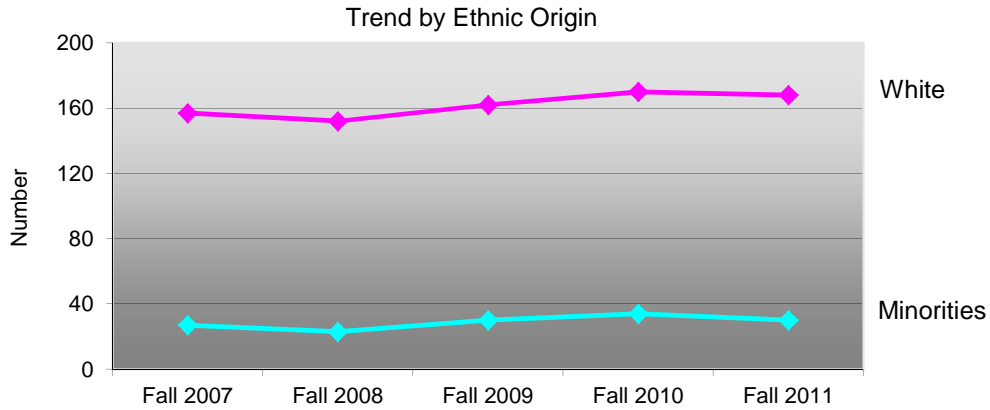

Columbus State University

Part-Time Faculty

2007 - 2011

d

	Fall 2007		Fall 2008		Fall 2009		Fall 2010		Fall 2011		4-Year N Change
	% PT		% PT		% PT		% PT		% PT		
	N	Faculty	N	Faculty	N	Faculty	N	Faculty	N	Faculty	
Total PT Faculty	186		177		192		206		198		12
White	157	84.4%	152	85.9%	162	84.4%	170	82.5%	168	84.8%	11
Black/African American	18	9.7%	13	7.3%	18	9.4%	22	10.7%	18	9.1%	0
Hispanic/Latino	2	1.1%	4	2.3%	5	2.6%	4	1.9%	4	2.0%	2
American Indian	1	0.5%	1	0.6%	1	0.5%	1	0.5%	1	0.5%	0
Asian/Pacific Islander	6	3.2%	5	2.8%	6	3.1%	7	3.4%	7	3.5%	1
Two or More Races	2	1.1%	2	1.1%	0	0.0%	2	1.0%	0	0.0%	-2

Numbers are based on part-time faculty teaching at least one class during the fall semester.

**4-Year %
Change**

6.5%

7.0%

0.0%

100.0%

0.0%

16.7%