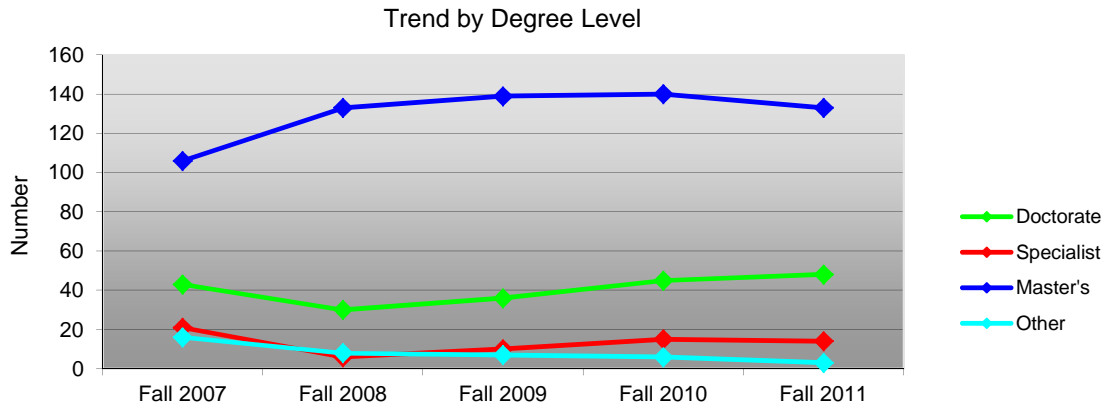

Columbus State University

Part-Time Faculty

2007 - 2011

By Degree Level and Percent of Total Part-Time Faculty

	Fall 2007		Fall 2008		Fall 2009		Fall 2010		Fall 2011		4-Year N Change	4-Year % Change
	% PT		% PT		% PT		% PT		% PT			
	N	Faculty	N	Faculty	N	Faculty	N	Faculty	N	Faculty		
Total PT Faculty	186		177		192		206		198		12	6.5%
Doctorate	43	23.1%	30	16.9%	36	18.8%	45	21.8%	48	24.2%	5	11.6%
Specialist	21	11.3%	6	3.4%	10	5.2%	15	7.3%	14	7.1%	-7	-33.3%
Master's	106	57.0%	133	75.1%	139	72.4%	140	68.0%	133	67.2%	27	25.5%
Other	16	8.6%	8	4.5%	7	3.6%	6	2.9%	3	1.5%	-13	-81.3%

Numbers are based on part-time faculty teaching at least one class during the fall semester.