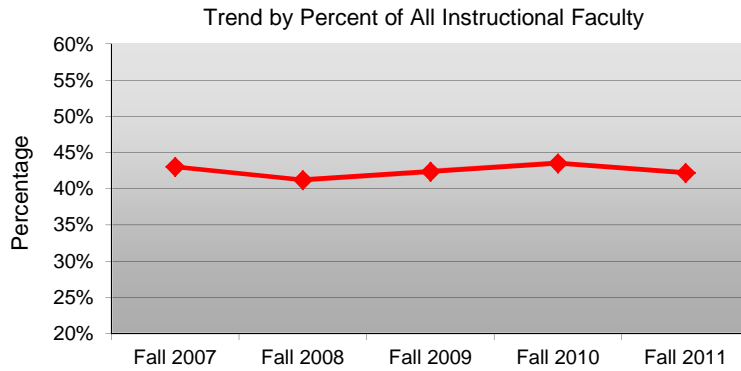

Columbus State University

Part-Time Faculty

2007 - 2011

Total Part-Time Faculty and Percent of All Instructional Faculty

	<u>Fall 2007</u>		<u>Fall 2008</u>		<u>Fall 2009</u>		<u>Fall 2010</u>		<u>Fall 2011</u>		<u>4-Year N</u>	<u>4-Year %</u>
	<u>N</u>	<u>% All</u>	<u>N</u>	<u>% All</u>	<u>N</u>	<u>% All</u>	<u>N</u>	<u>% All</u>	<u>N</u>	<u>% All</u>	<u>Change</u>	<u>Change</u>
<b>Total PT Faculty</b>	186	43.1%	177	41.3%	192	42.4%	206	43.6%	198	42.2%	12	6.5%
<b>Total FT Faculty</b>	246		252		261		267		271			

Numbers are based on part-time faculty teaching at least one class during the fall semester.