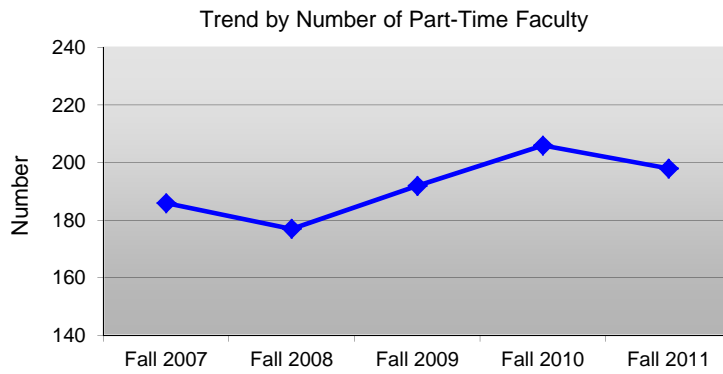

Columbus State University

Part-Time Faculty

2007 - 2011

Total Part-Time Faculty and Percent of All Instructional Faculty

	<u>Fall 2007</u>		<u>Fall 2008</u>		<u>Fall 2009</u>		<u>Fall 2010</u>		<u>Fall 2011</u>		<u>4-Year N</u>	<u>4-Year %</u>
	<u>N</u>	<u>% All</u>	<u>N</u>	<u>% All</u>	<u>N</u>	<u>% All</u>	<u>N</u>	<u>% All</u>	<u>N</u>	<u>% All</u>	<u>Change</u>	<u>Change</u>
<b>Total PT Faculty</b>	186	43.1%	177	41.3%	192	42.4%	206	43.6%	198	42.2%	12	6.5%
<b>Total FT Faculty</b>	246		252		261		267		271			

Numbers are based on part-time faculty teaching at least one class during the fall semester.