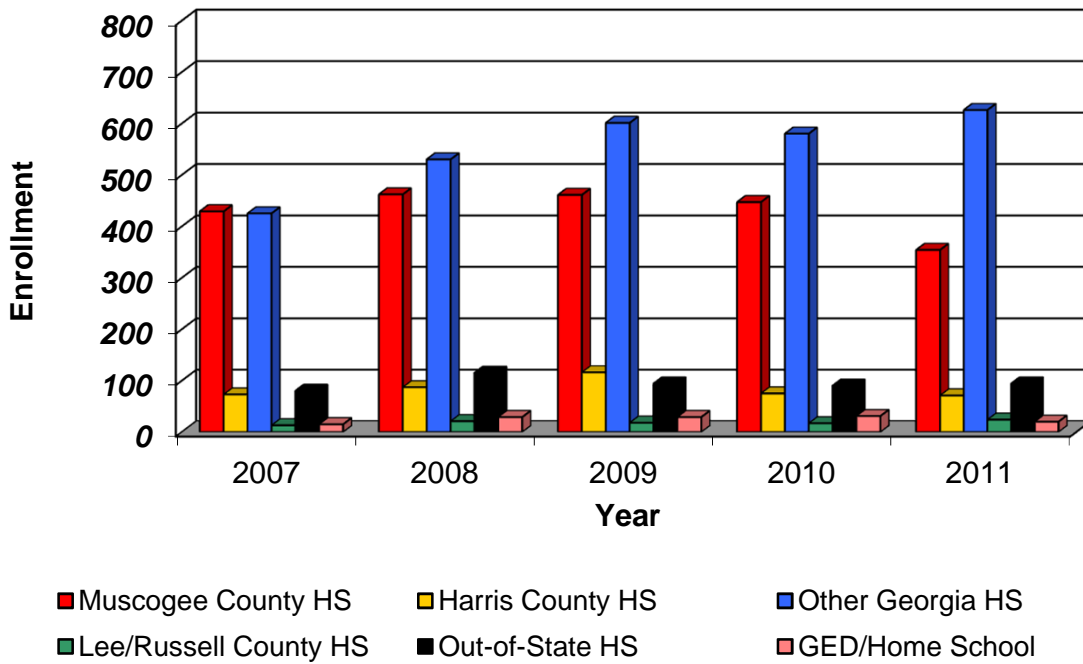

# CSU Facts & Figures 2011: High School Attended

## Entering Freshmen by High School Attended

Entering Freshmen by High School Attended							
	Fall 2007	Fall 2008	Fall 2009	Fall 2010	Fall 2011	4-Year # Change	4-Year % Change
<b>Muscogee County</b>							
Brookstone	4	4	3	6	3	-1	-25.0%
Carver	16	24	22	24	9	-7	-43.8%
Columbus	80	103	94	90	74	-6	-7.5%
Hardaway	54	82	85	68	69	15	27.8%
Jordan	14	22	23	22	13	-1	-7.1%
Kendrick	33	27	30	15	9	-24	-72.7%
Northside	137	86	91	84	85	-52	-38.0%
Pacelli	9	14	14	12	8	-1	-11.1%
Shaw	46	58	56	61	41	-5	-10.9%
Spencer	22	22	28	19	18	-4	-18.2%
Other Muscogee Co HS	14	20	15	46	25	11	78.6%
<i>Total Muscogee County</i>	<b>429</b>	<b>462</b>	<b>461</b>	<b>447</b>	<b>354</b>	<b>-75</b>	<b>-17.5%</b>
Harris County	73	87	116	75	71	-2	-2.7%
Other GA High Schools	425	530	601	580	626	201	47.3%
Lee/Russell County	13	21	18	17	24	11	84.6%
Out-of-State High Schools	80	115	94	90	94	14	17.5%
GED/Home School	15	29	29	31	20	5	33.3%
<i>Total</i>	<b>1,035</b>	<b>1,244</b>	<b>1,319</b>	<b>1,240</b>	<b>1,189</b>	<b>154</b>	<b>14.9%</b>