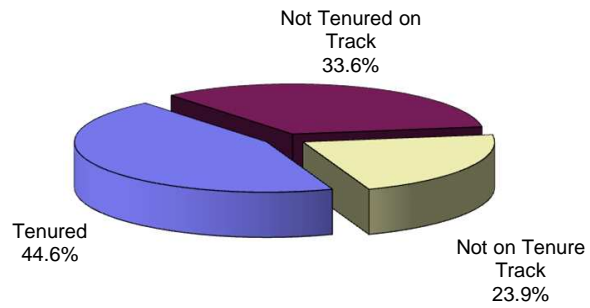

**Columbus State University**  
**Full-Time Instructional Faculty**  
**Fall 2011**

**Distribution by Tenure Status**

	<b>N</b>	<b>%</b>
Tenured	121	44.6%
Not Tenured on Track	91	33.6%
Not on Tenure Track	59	21.8%
<b>Total</b>	<b>271</b>	<b>100.0%</b>