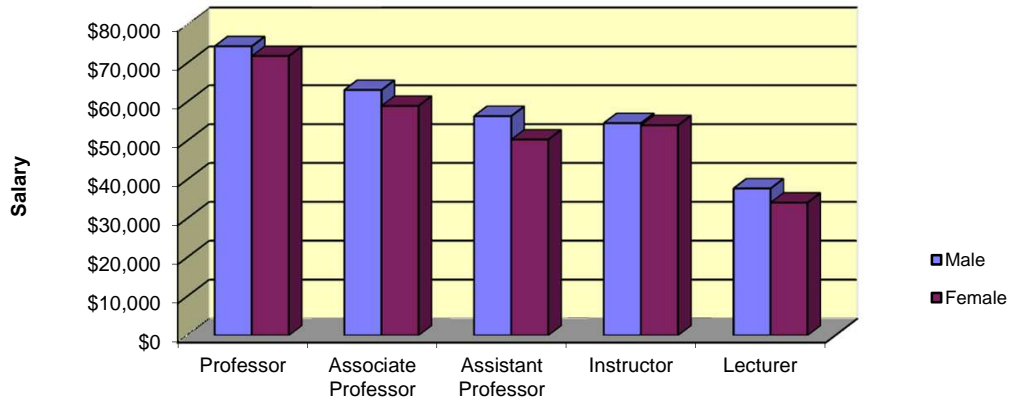

Columbus State University
Full-Time Instructional Faculty

2011

Average Salaries by Rank and Gender

Rank/Gender	N	Average Salary
Professor	66	\$73,579
Male	46	\$74,340
Female	20	\$71,829
Associate Professor	78	\$61,315
Male	44	\$63,096
Female	34	\$59,010
Assistant Professor	99	\$53,509
Male	52	\$56,377
Female	47	\$50,335
Instructor	8	\$54,153
Male	2	\$54,563
Female	6	\$54,017
Lecturer	20	\$35,924
Male	10	\$37,747
Female	10	\$34,100
Total FT Instructional Faculty	271	\$59,365
Male	154	\$62,429
Female	117	\$55,331