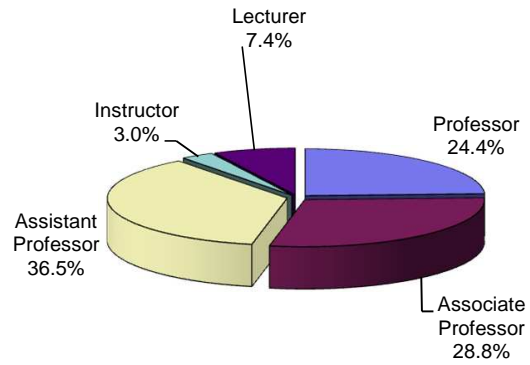

**Columbus State University**  
**Full-Time Instructional Faculty**  
**Fall 2011**

**Distribution by Rank**

	<b>N</b>	<b>%</b>
Professor	66	24.4%
Associate Professor	78	28.8%
Assistant Professor	99	36.5%
Instructor	8	3.0%
Lecturer	20	7.4%
<b>Total</b>	<b>271</b>	<b>100.0%</b>

The number of instructional faculty does not include administrators, librarians and other professional staff with faculty status.