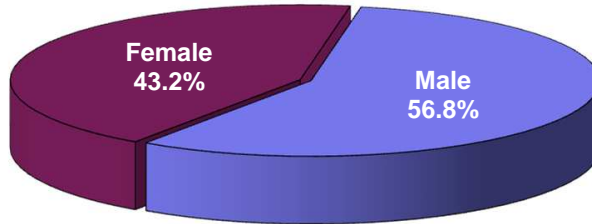

**Columbus State University**  
**Full-Time Instructional Faculty**  
**Fall 2011**  
**Distribution by Gender**

	<b>N</b>	<b>%</b>
Male	154	56.8%
Female	117	43.2%
<b>Total</b>	<b>271</b>	<b>100.0%</b>