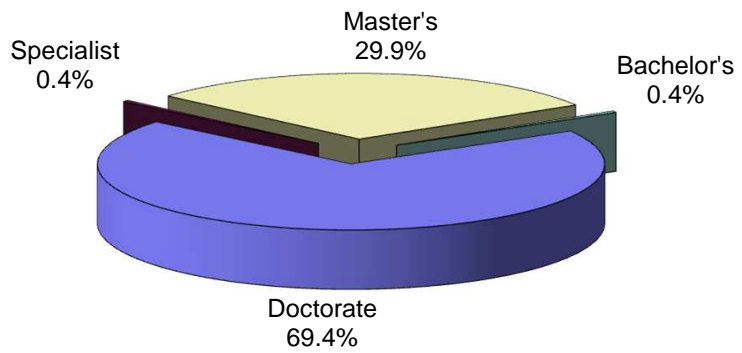

**Columbus State University**  
**Full-Time Instructional Faculty**  
**Fall 2011**  
**Distribution by Highest Degree**

	<b>N</b>	<b>%</b>
Doctorate	188	69.4%
Specialist	1	0.4%
Master's	81	29.9%
Bachelor's	1	0.4%
<b>Total</b>	<b>271</b>	<b>100.0%</b>

The number of instructional faculty does not include administrators, librarians and other professional staff with faculty status.