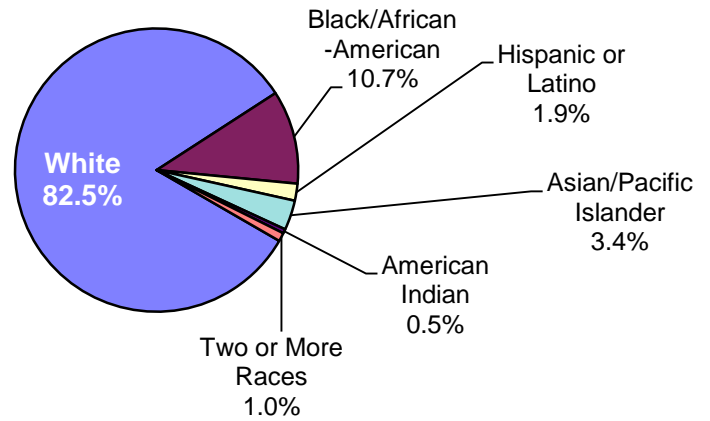

**Columbus State University**  
**Part-Time Instructional Faculty**  
**Fall 2010**  
**Distribution by Ethnic Origin**

	<b>N</b>	<b>%</b>
White	170	82.5%
Black/African-American	22	10.7%
Hispanic or Latino	4	1.9%
Asian/Pacific Islander	7	3.4%
American Indian	1	0.5%
Two or More Races	2	1.0%
<b>Total</b>	<b>206</b>	<b>100.0%</b>

Numbers are based on part-time faculty teaching at least one class during the fall semester.