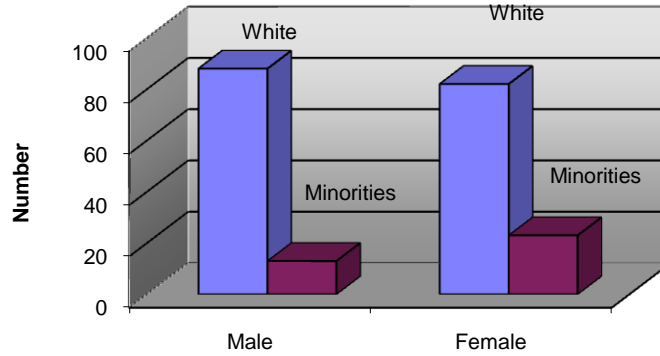

Columbus State University
Part-Time Instructional Faculty
2010
Distribution by Gender and Ethnic Origin

| Ethnic Origin | Male | | | Female | | | Race Total |
|------------------------|------------|-------------|--------------|------------|-------------|--------------|------------|
| | N | % of Gender | % of Race | N | % of Gender | % of Race | |
| Non-Resident Alien | 0 | 0.0% | | 0 | 0.0% | | 0 |
| American Indian | 0 | 0.0% | | 1 | 1.0% | 100.0% | 1 |
| Asian/Pacific Islander | 3 | 3.0% | 42.9% | 4 | 3.8% | 57.1% | 7 |
| Black/African-American | 8 | 7.9% | 36.4% | 14 | 13.3% | 63.6% | 22 |
| Hispanic or Latino | 2 | 2.0% | 50.0% | 2 | 1.9% | 50.0% | 4 |
| White | 88 | 87.1% | 51.8% | 82 | 78.1% | 48.2% | 170 |
| Two or More Races | 0 | 0.0% | | 2 | 1.9% | 100.0% | 2 |
| Not Available | 0 | 0.0% | | 0 | 0.0% | | 0 |
| Total Number | 101 | | 49.0% | 105 | | 51.0% | 206 |