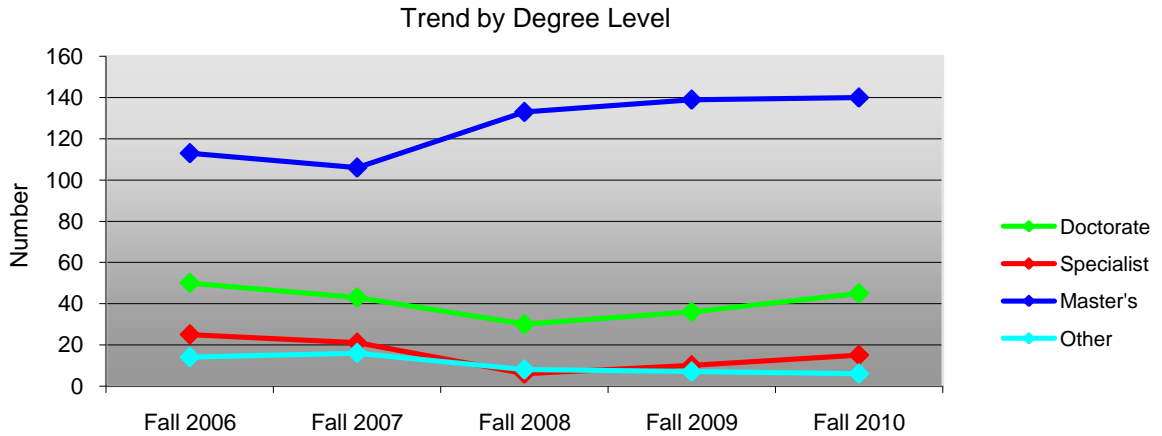

Columbus State University

Part-Time Faculty

2006 - 2010

By Degree Level and Percent of Total Part-Time Faculty

	Fall 2006		Fall 2007		Fall 2008		Fall 2009		Fall 2010		4-Year N Change	4-Year % Change
	% PT		% PT		% PT		% PT		% PT			
	N	Faculty	N	Faculty	N	Faculty	N	Faculty	N	Faculty		
Total PT Faculty	202		186		177		192		206		4	2.0%
Doctorate	50	24.8%	43	23.1%	30	16.9%	36	18.8%	45	21.8%	-5	-10.0%
Specialist	25	12.4%	21	11.3%	6	3.4%	10	5.2%	15	7.3%	-10	-40.0%
Master's	113	55.9%	106	57.0%	133	75.1%	139	72.4%	140	68.0%	27	23.9%
Other	14	6.9%	16	8.6%	8	4.5%	7	3.6%	6	2.9%	-8	-57.1%

Numbers are based on part-time faculty teaching at least one class during the fall semester.