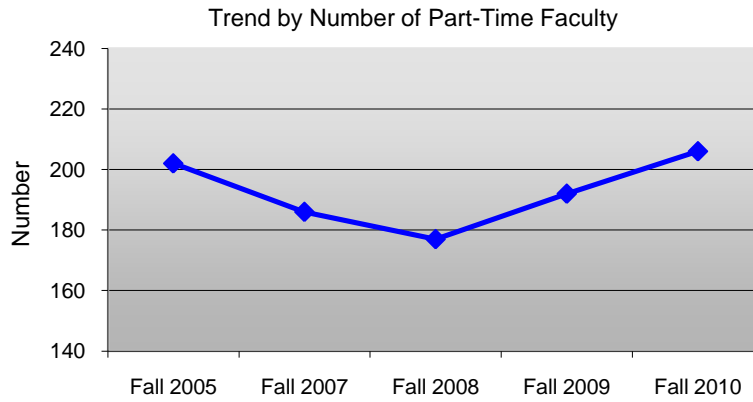

Columbus State University

Part-Time Faculty

2006 - 2010

Total Part-Time Faculty and Percent of All Instructional Faculty

	<u>Fall 2005</u>		<u>Fall 2007</u>		<u>Fall 2008</u>		<u>Fall 2009</u>		<u>Fall 2010</u>		<u>4-Year N</u> <u>Change</u>	<u>4-Year %</u> <u>Change</u>
	<u>N</u>	<u>% All</u> <u>Faculty</u>	<u>N</u>	<u>% All</u> <u>Faculty</u>	<u>N</u>	<u>% All</u> <u>Faculty</u>	<u>N</u>	<u>% All</u> <u>Faculty</u>	<u>N</u>	<u>% All</u> <u>Faculty</u>		
Total PT Faculty	202	45.2%	186	43.1%	177	41.3%	192	42.4%	206	43.6%	4	2.0%
Total FT Faculty	245		246		252		261		267			

Numbers are based on part-time faculty teaching at least one class during the fall semester.