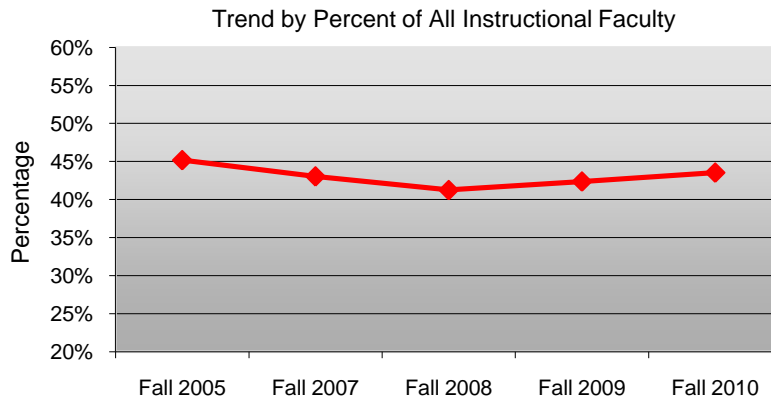

Columbus State University

Part-Time Faculty

2006 - 2010

Total Part-Time Faculty and Percent of All Instructional Faculty

	<u>Fall 2005</u>		<u>Fall 2007</u>		<u>Fall 2008</u>		<u>Fall 2009</u>		<u>Fall 2010</u>		<u>4-Year N</u> <u>Change</u>	<u>4-Year %</u> <u>Change</u>
	<u>N</u>	<u>% All</u> <u>Faculty</u>	<u>N</u>	<u>% All</u> <u>Faculty</u>	<u>N</u>	<u>% All</u> <u>Faculty</u>	<u>N</u>	<u>% All</u> <u>Faculty</u>	<u>N</u>	<u>% All</u> <u>Faculty</u>		
Total PT Faculty	202	45.2%	186	43.1%	177	41.3%	192	42.4%	206	43.6%	4	2.0%
Total FT Faculty	245		246		252		261		267			

Numbers are based on part-time faculty teaching at least one class during the fall semester.