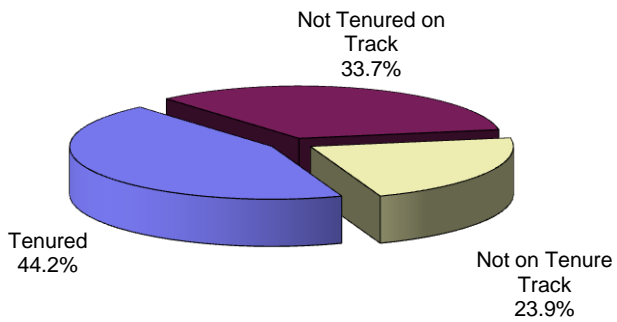

Columbus State University
Full-Time Instructional Faculty
Fall 2010
Distribution by Tenure Status

| | N | % |
|----------------------|------------|---------------|
| Tenured | 118 | 44.2% |
| Not Tenured on Track | 90 | 33.7% |
| Not on Tenure Track | 59 | 22.1% |
| Total | 267 | 100.0% |