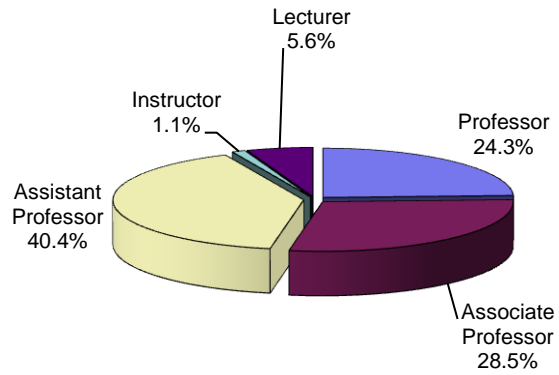

**Columbus State University**  
**Full-Time Instructional Faculty**  
**Fall 2010**  
**Distribution by Rank**

	<b>N</b>	<b>%</b>
Professor	65	24.3%
Associate Professor	76	28.5%
Assistant Professor	108	40.4%
Instructor	3	1.1%
Lecturer	15	5.6%
<b>Total</b>	<b>267</b>	<b>100.0%</b>