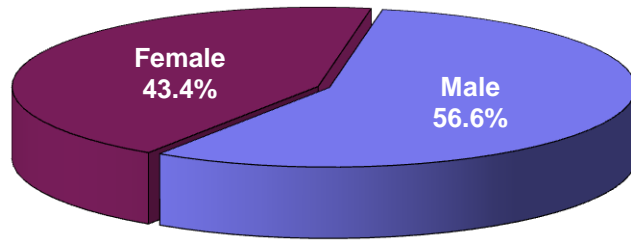

Columbus State University
Full-Time Instructional Faculty
Fall 2010
Distribution by Gender

	N	%
Male	151	56.6%
Female	116	43.4%
Total	267	100.0%

The number of instructional faculty does not include administrators, librarians and other professional staff with faculty status.