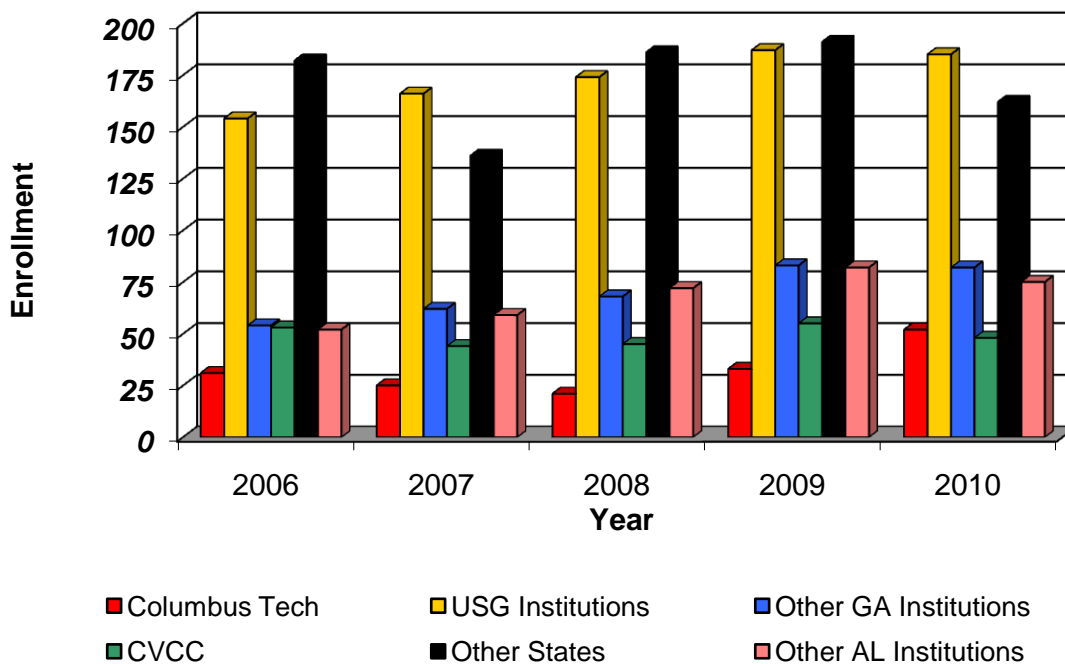

## CSU Facts & Figures 2010: Transfer Institution

### Transfer Students Enrolled by Last College Attended

Transfer Students Enrolled by Last College Attended							
	Fall 2006	Fall 2007	Fall 2008	Fall 2009	Fall 2010	4-Year # Change	4-Year % Change
Columbus Tech College	31	25	21	33	52	21	67.7%
Univ System of GA Inst.	154	166	174	187	185	31	20.1%
Other Georgia Institutions	54	62	68	83	82	28	51.9%
Chattahoochee Valley CC	53	44	45	55	48	-5	-9.4%
Other Alabama Institutions	52	59	72	82	75	23	44.2%
Institutions - Other States	182	136	186	191	162	-20	-11.0%
<i>Total</i>	<b>526</b>	<b>492</b>	<b>566</b>	<b>631</b>	<b>604</b>	<b>78</b>	<b>14.8%</b>