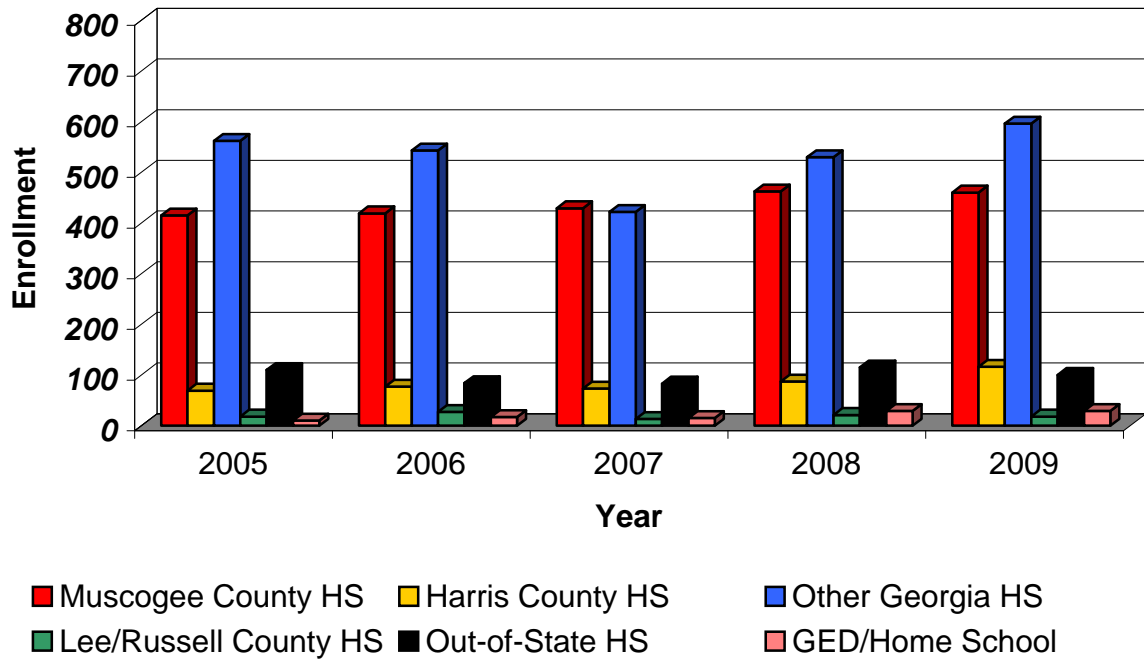

CSU Facts & Figures 2009: High School Attended

Entering Freshmen by High School Attended

Entering Freshmen by High School Attended							
	Fall 2005	Fall 2006	Fall 2007	Fall 2008	Fall 2009	4-Year # Change	4-Year % Change
Muscogee County							
Brookstone	5	7	4	4	3	-2	-40.0%
Carver	31	24	16	24	22	-9	-29.0%
Columbus	83	91	80	103	94	11	13.3%
Hardaway	91	65	54	82	85	-6	-6.6%
Jordan	23	13	14	22	23	0	0.0%
Kendrick	19	24	33	27	30	11	57.9%
Northside	70	94	137	86	91	21	30.0%
Pacelli	12	9	9	14	14	2	16.7%
Shaw	44	44	46	58	56	12	27.3%
Spencer	17	30	22	22	28	11	64.7%
Other Muscogee Co HS	20	18	14	20	14	-6	-30.0%
<i>Total Muscogee County</i>	415	419	429	462	460	45	10.8%
Harris County	69	77	73	87	116	47	68.1%
Other GA High Schools	562	543	422	530	596	34	6.0%
Lee/Russell County	18	27	13	21	18	0	0.0%
Out-of-State High Schools	110	84	83	115	100	-10	-9.1%
GED/Home School	10	17	15	29	29	19	190.0%
<i>Total</i>	1,184	1,167	1,035	1,244	1,319	135	11.4%