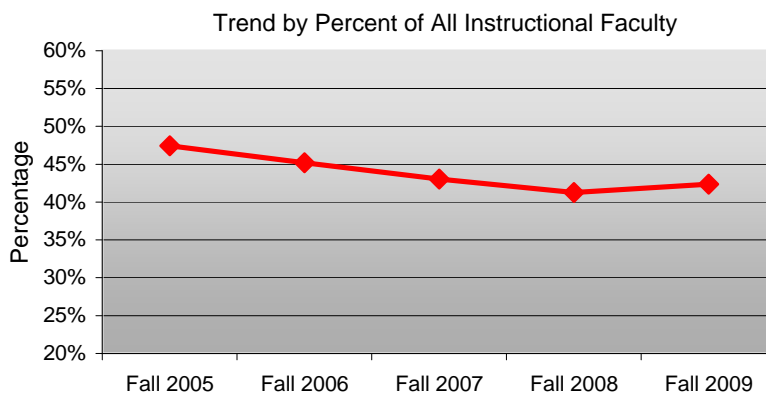

Columbus State University

Part-Time Faculty

2005 - 2009

Total Part-Time Faculty and Percent of All Instructional Faculty

	<u>Fall 2005</u>	<u>Fall 2006</u>	<u>Fall 2007</u>	<u>Fall 2008</u>	<u>Fall 2009</u>	<u>4-Year N</u>	<u>4-Year %</u>
	<u>% All</u>	<u>% All</u>	<u>% All</u>	<u>% All</u>	<u>% All</u>	<u>Change</u>	<u>Change</u>
	<u>N Faculty</u>	<u>N Faculty</u>	<u>N Faculty</u>	<u>N Faculty</u>	<u>N Faculty</u>		
Total PT Faculty	195 47.4%	202 45.2%	186 43.1%	177 41.3%	192 42.4%	-3	-1.5%
Total FT Faculty	216	245	246	252	261		

Numbers are based on part-time faculty teaching at least one class during the fall semester.