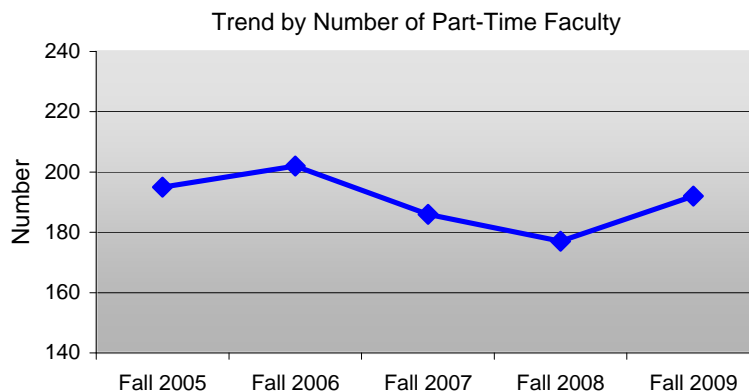

Columbus State University

Part-Time Faculty

2005 - 2009

Total Part-Time Faculty and Percent of All Instructional Faculty

	<u>Fall 2005</u>	<u>Fall 2006</u>	<u>Fall 2007</u>	<u>Fall 2008</u>	<u>Fall 2009</u>	<u>4-Year N</u>	<u>4-Year %</u>
	<u>% All</u>	<u>% All</u>	<u>% All</u>	<u>% All</u>	<u>% All</u>	<u>Change</u>	<u>Change</u>
	<u>N Faculty</u>	<u>N Faculty</u>	<u>N Faculty</u>	<u>N Faculty</u>	<u>N Faculty</u>		
Total PT Faculty	195 47.4%	202 45.2%	186 43.1%	177 41.3%	192 42.4%	-3	-1.5%
Total FT Faculty	216	245	246	252	261		

Numbers are based on part-time faculty teaching at least one class during the fall semester.