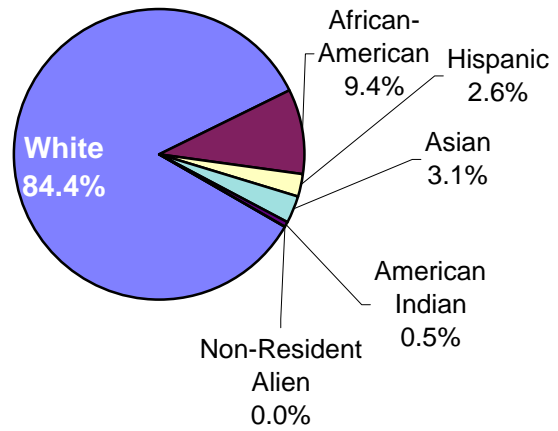

Columbus State University
Part-Time Instructional Faculty
Fall 2009
Distribution by Ethnic Origin

	N	%
White	162	84.4%
African-American	18	9.4%
Hispanic	5	2.6%
Asian	6	3.1%
American Indian	1	0.5%
Non-Resident Alien	0	0.0%
Total	192	100.0%

Numbers are based on part-time faculty teaching at least one class during the fall semester.