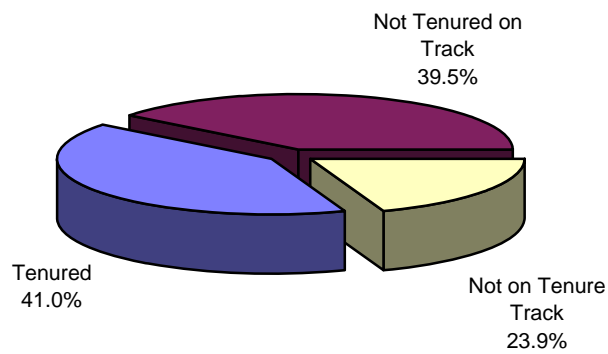

Columbus State University
Full-Time Instructional Faculty
Fall 2009
Distribution by Tenure Status

	N	%
Tenured	107	41.0%
Not Tenured on Track	103	39.5%
Not on Tenure Track	51	19.5%
Total	261	100.0%

The number of instructional faculty does not include administrators, librarians and other professional staff with faculty status.