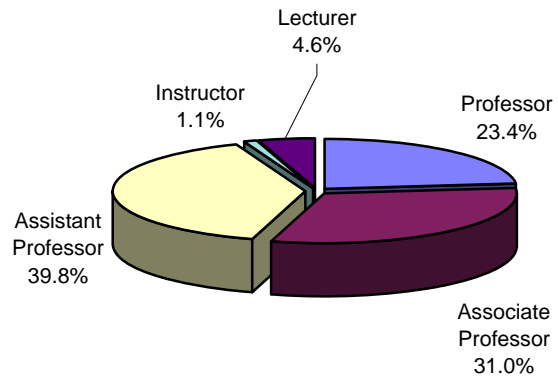

Columbus State University
Full-Time Instructional Faculty
Fall 2009
Distribution by Rank

	N	%
Professor	61	23.4%
Associate Professor	81	31.0%
Assistant Professor	104	39.8%
Instructor	3	1.1%
Lecturer	12	4.6%
Total	261	100.0%