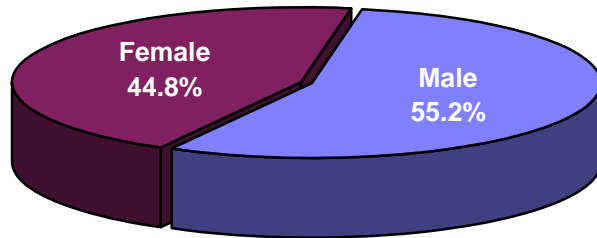

Columbus State University
Full-Time Instructional Faculty
Fall 2009
Distribution by Gender

	N	%
Male	144	55.2%
Female	117	44.8%
Total	261	100.0%

The number of instructional faculty does not include administrators, librarians and other professional staff with faculty status.