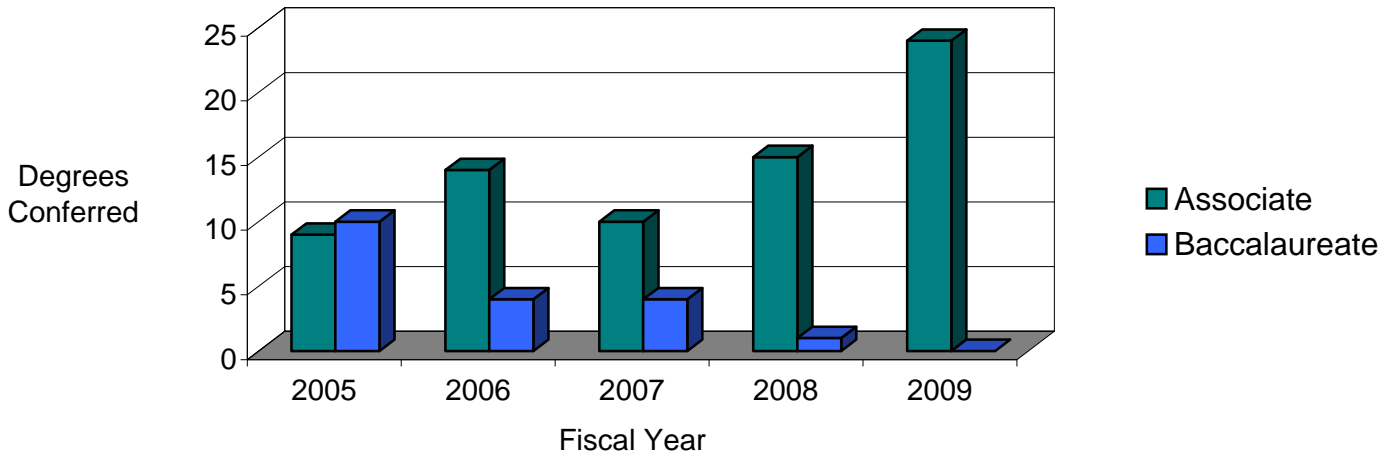

CSU Facts & Figures 2009: Degrees Awarded

Degrees Awarded: University College

Degrees Awarded: University College							
Degree Program	FY 2005	FY 2006	FY 2007	FY 2008	FY 2009	4-Year # Change	4-Year % Change
<i>Associate</i>							
General Studies	9	14	10	15	24	15	166.7%
<i>Baccalaureate</i>							
General Studies	10	4	4	1	NA		
<i>College Total</i>							
Associate	9	14	10	15	24	15	166.7%
Baccalaureate	10	4	4	1	NA		
<i>Total</i>	<i>19</i>	<i>18</i>	<i>14</i>	<i>16</i>	<i>24</i>	<i>5</i>	<i>26.3%</i>