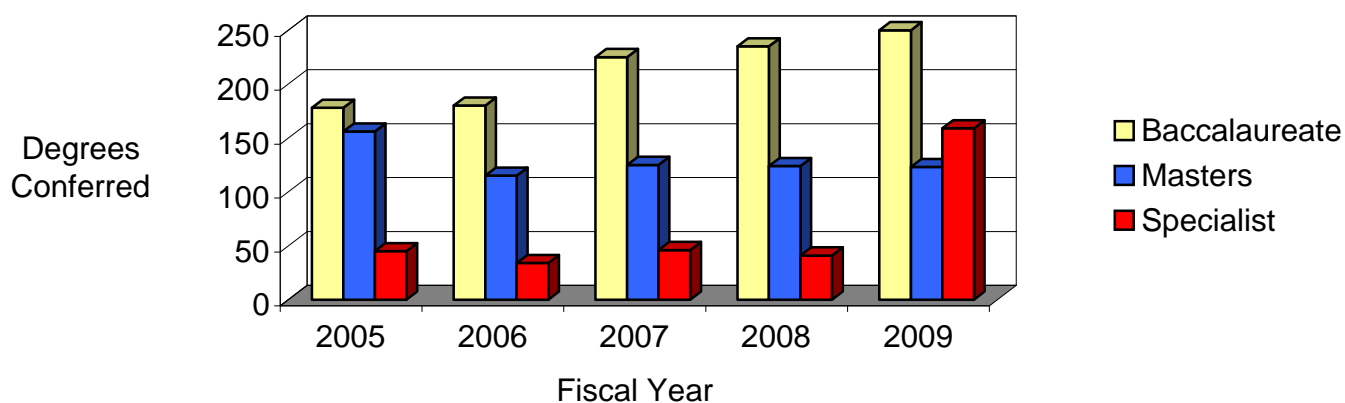

CSU Facts & Figures 2009: Degrees Awarded

Degrees Awarded: College of Education & Health Professions

Degrees Awarded: College of Education & Health Professions

Degree Program	FY 2005	FY 2006	FY 2007	FY 2008	FY 2009	4-Year # Change	4-Year % Change
<i>Baccalaureate</i>							
BSEd Early Child Educ	52	45	68	69	76	24	46.2%
BS Exercise Science	20	20	28	27	22	2	10.0%
BSEd Health & Phys Ed	6	8	6	10	3	-3	-50.0%
BS Health Sciences	30	20	18	28	53	23	76.7%
BSEd Middle Grades Ed	7	12	11	15	16	9	128.6%
BSN Nursing	45	53	71	58	58	13	28.9%
BSEd Sec Educ - Biology	1	0	2	0	0	-1	-100.0%
BSEd Sec Educ - Chemistry	0	0	0	1	0	0	
BSEd Sec Educ - Earth Sci	0	0	0	0	0	0	
BSEd Sec Educ - English	3	7	7	7	2	-1	-33.3%
BSEd Sec Educ - History	5	5	6	5	3	-2	-40.0%
BSEd Sec Educ - Math	3	3	5	4	0	-3	-100.0%
BSEd Sp Ed - Gen Curr/MR	6	7	3	11	17	11	183.3%
<i>Total</i>	<i>178</i>	<i>180</i>	<i>225</i>	<i>235</i>	<i>250</i>	<i>72</i>	<i>40.4%</i>
<i>Masters</i>							
MS Comm Counseling	12	19	15	19	15	3	25.0%
MEd Educ Leadership	37	13	13	11	10	-27	-73.0%
MEd/MAT Early Child Educ	11	7	4	11	16	5	45.5%
MEd/MAT Health & Phys Ed	3	5	7	7	3	0	0.0%
MPA Health Serv Admin	11	9	16	13	19	8	72.7%
MS Instructional Tech	3	0	3	4	4	1	33.3%
MEd/MAT Middle Grades Ed	26	20	16	10	12	-14	-53.8%
MEd School Counseling	8	8	17	11	8	0	0.0%
MEd/MAT School Library Media	NA	NA	NA	NA	3		
MEd/MAT Sec Ed - English	16	9	9	12	9	-7	-43.8%
MEd/MAT Sec Ed - Math	4	3	4	0	3	-1	-25.0%
MEd/MAT Sec Ed - Science	10	1	3	6	3	-7	-70.0%
MEd/MAT Sec Ed - Soc Sci	2	5	4	0	4	2	100.0%
MEd Sp Ed - Behav Dis	3	6	5	5	3	0	0.0%
MEd/MAT Sp Ed - Gen Curr/LD	7	9	8	15	11	4	57.1%
MEd Sp Ed - Mental Ret	3	1	1	0	0	-3	-100.0%
<i>Total</i>	<i>156</i>	<i>115</i>	<i>125</i>	<i>124</i>	<i>123</i>	<i>-33</i>	<i>-21.2%</i>
<i>Specialist</i>							
EdS Educ Leadership	34	24	34	32	139	105	308.8%
EdS Early Child Educ	0	0	0	0	2	2	
EdS Middle Grades Ed	4	4	2	4	8	4	100.0%
EdS School Counseling	3	1	1	0	0	-3	-100.0%
EdS Sec Ed - English	2	2	6	2	5	3	
EdS Sec Ed - Math	2	1	1	1	1	-1	-50.0%
EdS Sec Ed - Science	0	1	2	2	4	4	
EdS Sec Ed - Soc Sci	0	1	0	0	0	0	
<i>Total</i>	<i>45</i>	<i>34</i>	<i>46</i>	<i>41</i>	<i>159</i>	<i>114</i>	<i>253.3%</i>
<i>College Total</i>							
Baccalaureate	178	180	225	235	250	72	40.4%