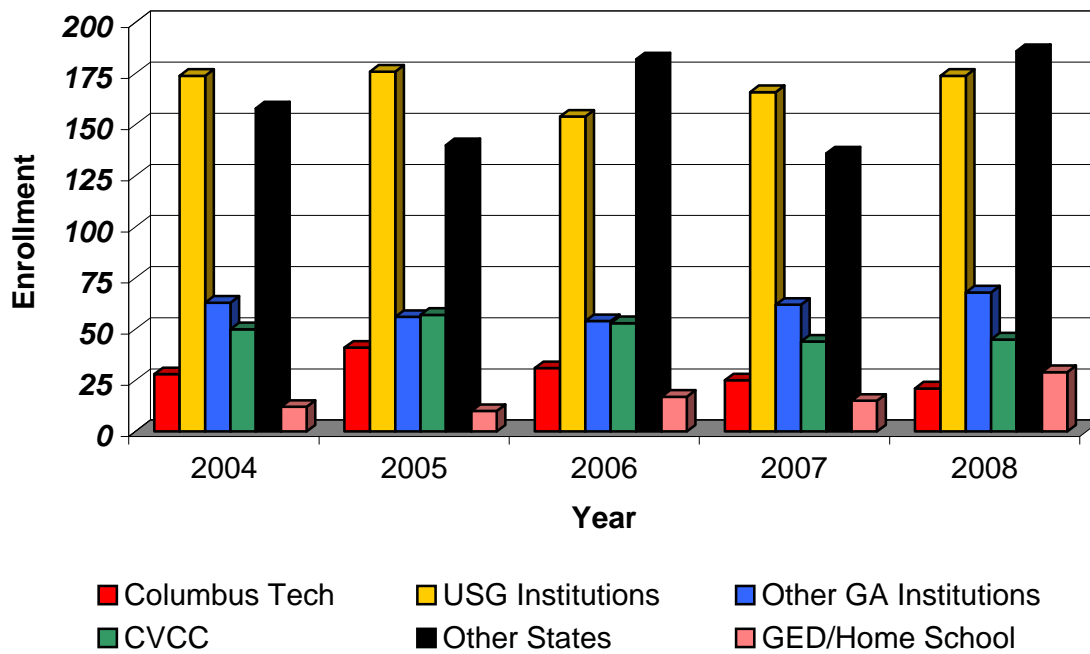

## CSU Facts & Figures 2008: Transfer Institution

### Transfer Students Enrolled by Last College Attended

Transfer Students Enrolled by Last College Attended							
	Fall 2004	Fall 2005	Fall 2006	Fall 2007	Fall 2008	4-Year # Change	4-Year % Change
Columbus Tech College	28	41	31	25	21	-7	-25.0%
Univ System of GA Inst.	174	176	154	166	174	0	0.0%
Other Georgia Institutions	63	56	54	62	68	5	7.9%
Chattahoochee Valley CC	50	57	53	44	45	-5	-10.0%
Other Alabama Institutions	56	42	52	59	72	16	28.6%
Institutions - Other States	158	140	182	136	186	28	17.7%
<i>Total</i>	<b>529</b>	<b>512</b>	<b>526</b>	<b>492</b>	<b>566</b>	<b>37</b>	<b>7.0%</b>