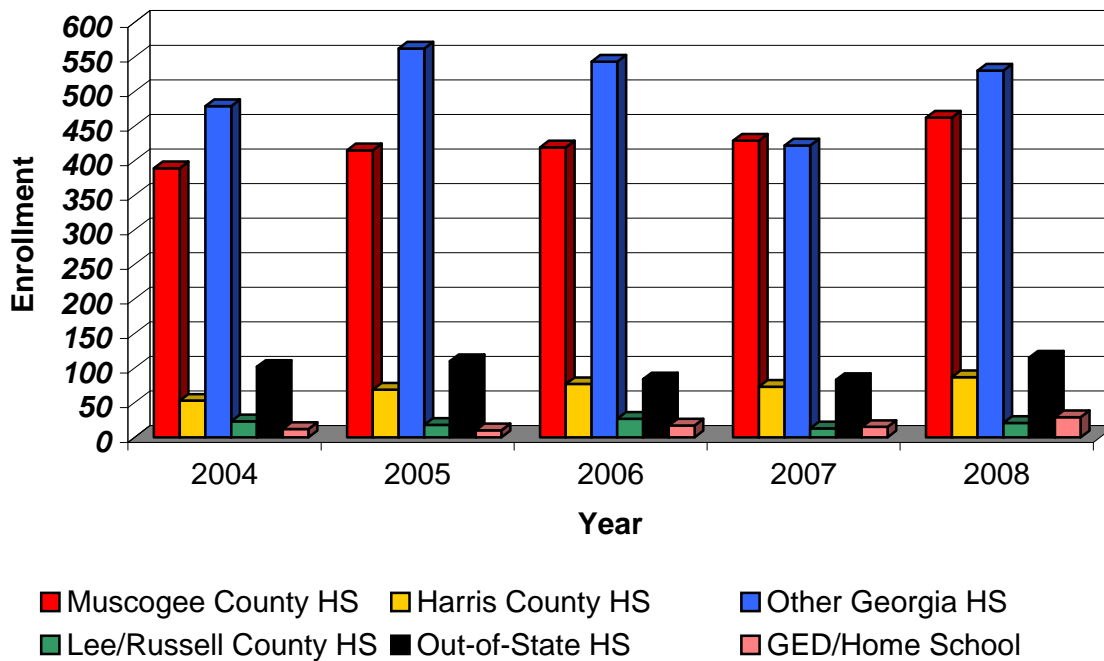

CSU Facts & Figures 2008: High School Attended

Entering Freshmen by High School Attended

Entering Freshmen by High School Attended							
	Fall 2004	Fall 2005	Fall 2006	Fall 2007	Fall 2008	4-Year # Change	4-Year % Change
Muscogee County							
Brookstone	4	5	7	4	4	0	0.0%
Carver	16	31	24	16	24	8	50.0%
Columbus	90	83	91	80	103	13	14.4%
Hardaway	81	91	65	54	82	1	1.2%
Jordan	44	23	13	14	22	-22	-50.0%
Kendrick	17	19	24	33	27	10	58.8%
Northside	NA	70	94	137	86		
Pacelli	19	12	9	9	14	-5	-26.3%
Shaw	70	44	44	46	58	-12	-17.1%
Spencer	20	17	30	22	22	2	10.0%
Other Muscogee Co HS	28	20	18	14	20	-8	-28.6%
Total Muscogee County	389	415	419	429	462	73	18.8%
Harris County	53	69	77	73	87	34	64.2%
Other GA High Schools	479	562	543	422	530	51	10.6%
Lee/Russell County	23	18	27	13	21	-2	-8.7%
Out-of-State High Schools	102	110	84	83	115	13	12.7%
GED/Home School	12	10	17	15	29	17	141.7%
Total	1,058	1,184	1,167	1,035	1,244	186	17.6%