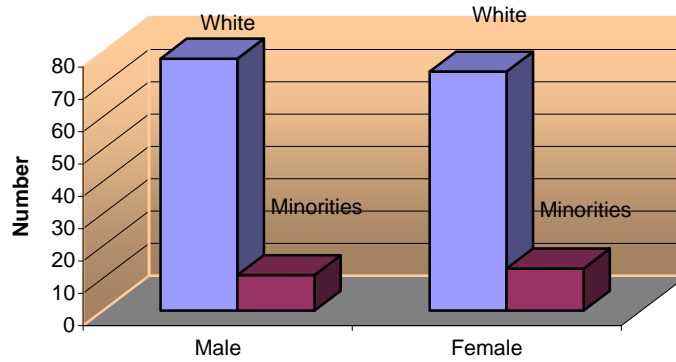

**Columbus State University**  
**Part-Time Instructional Faculty**  
**2008**  
**Distribution by Gender and Ethnic Origin**

Ethnic Origin	N	Male		N	Female		Race Total
		% of Gender	% of Race		% of Gender	% of Race	
Non-Resident Alien	1	1.1%	100.0%	0	0.0%	0.0%	1
American Indian	0	0.0%		1	1.1%		1
Asian	2	2.2%	50.0%	2	2.3%	50.0%	4
African-American	6	6.7%	46.2%	7	8.0%	53.8%	13
Hispanic	2	2.2%	50.0%	2	2.3%	50.0%	4
White	78	86.7%	51.3%	74	85.1%	48.7%	152
Multi-racial	0	0.0%		0	0.0%		0
Not Available	1	1.1%		1	1.1%		2
<b>Total Number</b>	<b>90</b>		<b>50.8%</b>	<b>87</b>		<b>49.2%</b>	<b>177</b>