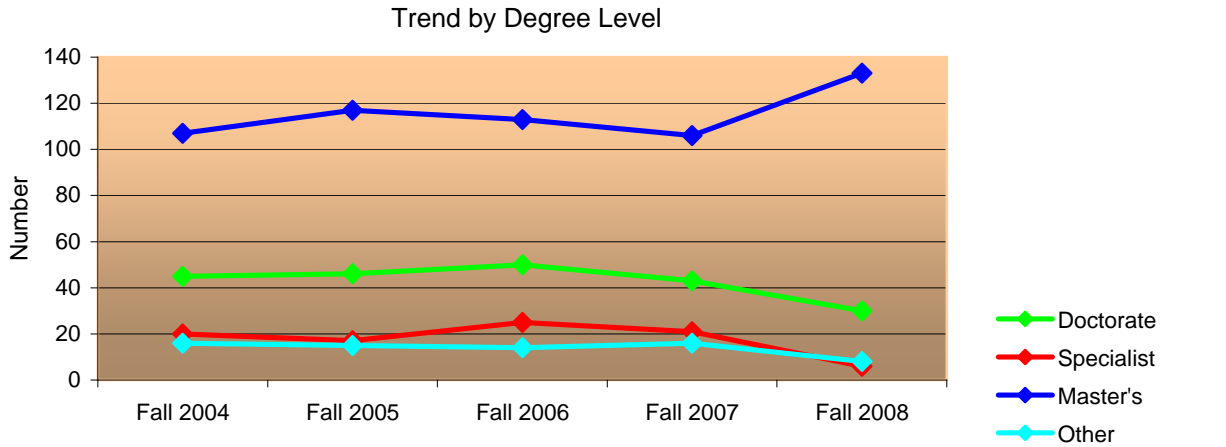

Columbus State University

Part-Time Faculty

2004 - 2008

By Degree Level and Percent of Total Part-Time Faculty

	Fall 2004		Fall 2005		Fall 2006		Fall 2007		Fall 2008		4-Year N Change	4-Year % Change
	N	% PT Faculty	N	% PT Faculty	N	% PT Faculty	N	% PT Faculty	N	% PT Faculty		
Total PT Faculty	188		195		202		186		177		-11	-5.9%
Doctorate	45	23.9%	46	23.6%	50	24.8%	43	23.1%	30	16.9%	-15	-33.3%
Specialist	20	10.6%	17	8.7%	25	12.4%	21	11.3%	6	3.4%	-14	-70.0%
Master's	107	56.9%	117	60.0%	113	55.9%	106	57.0%	133	75.1%	26	24.3%
Other	16	8.5%	15	7.7%	14	6.9%	16	8.6%	8	4.5%	-8	-50.0%

Numbers are based on part-time faculty teaching at least one class during the fall semester.

Source: Human Resources and Academic Affairs as of 11/10/08