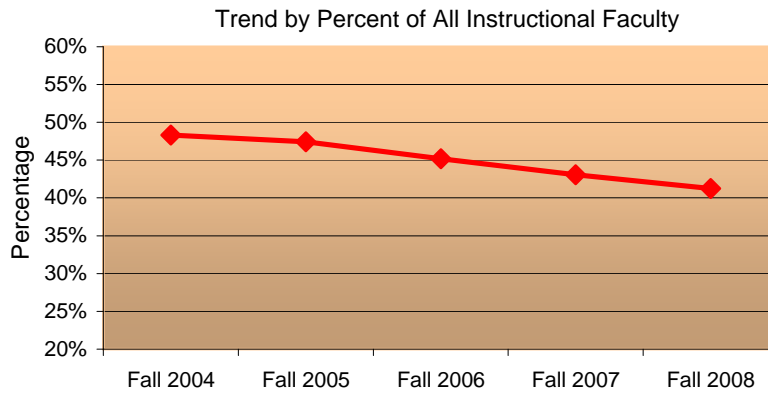

**Columbus State University**

**Part-Time Faculty**

**2004 - 2008**

**Total Part-Time Faculty and Percent of All Instructional Faculty**

	<u>Fall 2004</u>		<u>Fall 2005</u>		<u>Fall 2006</u>		<u>Fall 2007</u>		<u>Fall 2008</u>		<u>4-Year N Change</u>	<u>4-Year % Change</u>
	<u>N</u>	<u>% All Faculty</u>	<u>N</u>	<u>% All Faculty</u>	<u>N</u>	<u>% All Faculty</u>	<u>N</u>	<u>% All Faculty</u>	<u>N</u>	<u>% All Faculty</u>		
<b>Total PT Faculty</b>	188	48.3%	195	47.4%	202	45.2%	186	43.1%	177	41.3%	-11	-5.9%
<b>Total FT Faculty</b>	201		216		245		246		252			