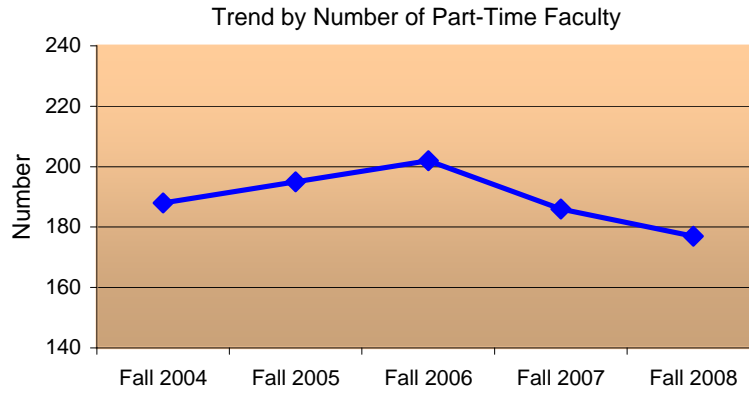

**Columbus State University**

**Part-Time Faculty**

**2004 - 2008**

**Total Part-Time Faculty and Percent of All Instructional Faculty**

	<u>Fall 2004</u>		<u>Fall 2005</u>		<u>Fall 2006</u>		<u>Fall 2007</u>		<u>Fall 2008</u>		<u>4-Year N Change</u>	<u>4-Year % Change</u>
	<u>N</u>	<u>% All Faculty</u>	<u>N</u>	<u>% All Faculty</u>	<u>N</u>	<u>% All Faculty</u>	<u>N</u>	<u>% All Faculty</u>	<u>N</u>	<u>% All Faculty</u>		
<b>Total PT Faculty</b>	188	48.3%	195	47.4%	202	45.2%	186	43.1%	177	41.3%	-11	-5.9%
<b>Total FT Faculty</b>	201		216		245		246		252			