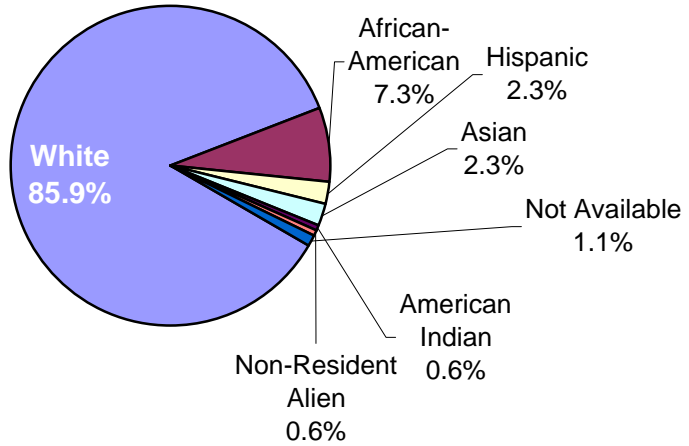

Columbus State University
Part-Time Instructional Faculty
Fall 2008
Distribution by Ethnic Origin

	N	%
White	152	85.9%
African-American	13	7.3%
Hispanic	4	2.3%
Asian	4	2.3%
American Indian	1	0.6%
Non-Resident Alien	1	0.6%
Not Available	2	1.1%
Total	177	100.0%