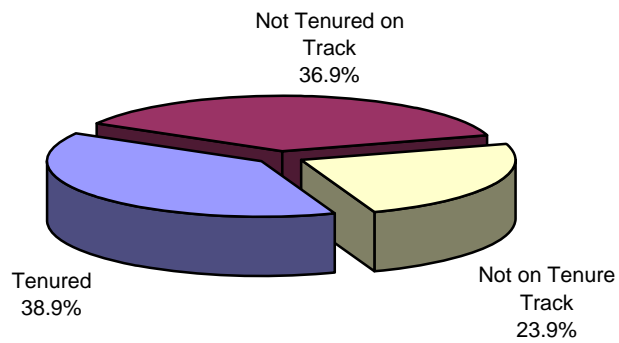

Columbus State University
Full-Time Instructional Faculty
Fall 2008
Distribution by Tenure Status

	N	%
Tenured	98	38.9%
Not Tenured on Track	93	36.9%
Not on Tenure Track	61	24.2%
Total	252	100.0%

The number of instructional faculty does not include administrators, vice presidents, deans, librarians, or directors.

Source: Human Resources and Academic Affairs as of 11/10/08