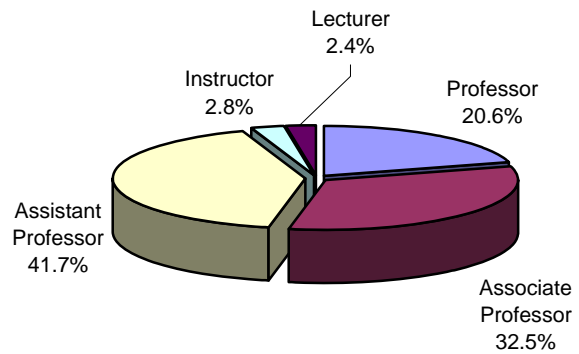

Columbus State University
Full-Time Instructional Faculty
Fall 2008
Distribution by Rank

	N	%
Professor	52	20.6%
Associate Professor	82	32.5%
Assistant Professor	105	41.7%
Instructor	7	2.8%
Lecturer	6	2.4%
Total	252	100.0%