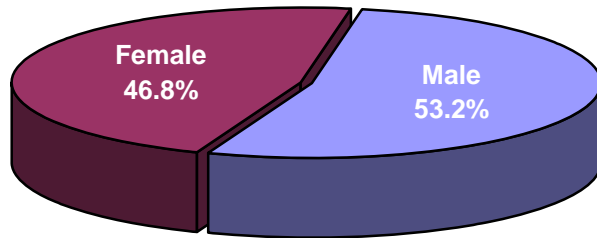

Columbus State University
Full-Time Instructional Faculty
Fall 2008
Distribution by Gender

	N	%
Male	134	53.2%
Female	118	46.8%
Total	252	100.0%

The number of instructional faculty does not include administrators, vice presidents, deans, librarians, or directors.