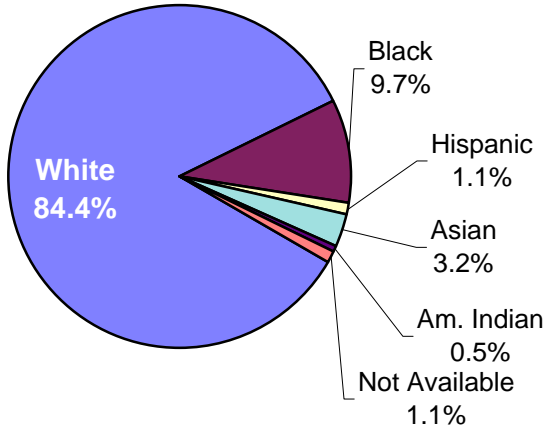

Columbus State University
Part-time Instructional Faculty
Fall 2007
Distribution by Race

	N	%
White	157	84.4%
Black	18	9.7%
Hispanic	2	1.1%
Asian	6	3.2%
Am. Indian	1	0.5%
Not Available	2	1.1%
Total	186	100.0%