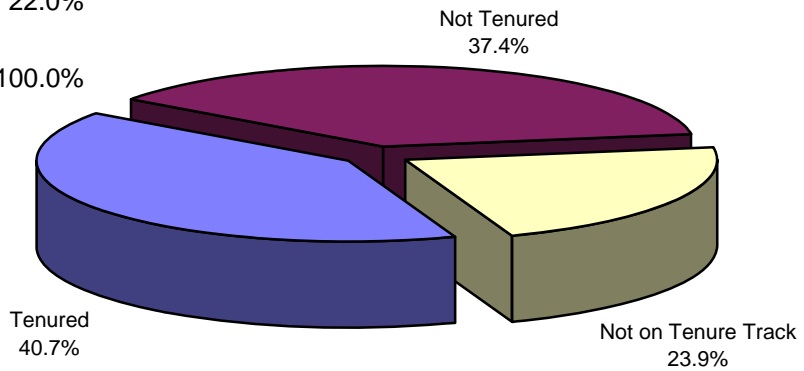

Columbus State University
Full-time Instructional Faculty
Fall 2007
Distribution by Tenure Status

	N	%
Tenured	100	40.7%
Not Tenured	92	37.4%
Not on Tenure Track	54	22.0%
Total	246	100.0%

The number of instructional faculty does not include administrators, vice presidents, deans, librarians, or directors.

Source: Human Resources and Academic Affairs as of 11/07