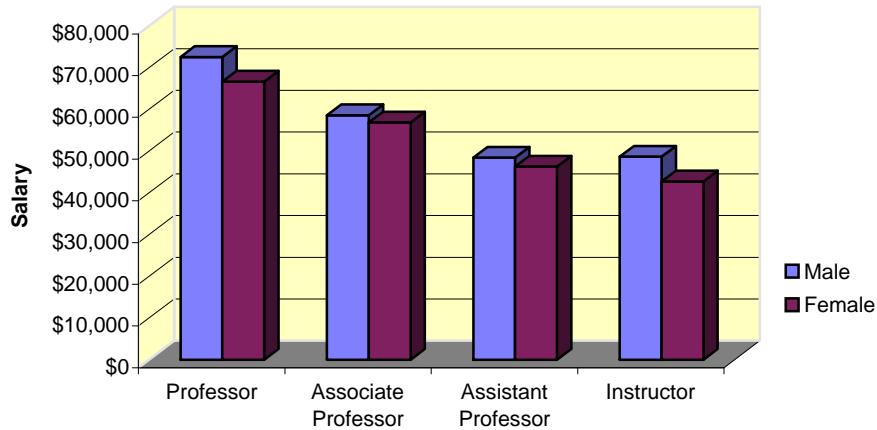

Columbus State University
Full-Time Instructional Faculty

2007
Average Salaries by Rank and Gender

Rank/Gender	N	Average Salary
Professor	50	\$70,367
Male	32	\$72,491
Female	18	\$66,590
Associate Professor	82	\$57,729
Male	43	\$58,540
Female	39	\$56,836
Assistant Professor	104	\$47,180
Male	45	\$48,403
Female	59	\$46,248
Instructor	9	\$45,991
Male	5	\$48,634
Female	4	\$42,688
Lecturer	1	na
Male	1	na
Female	0	na
Total FT Instructional Faculty	246	\$55,214