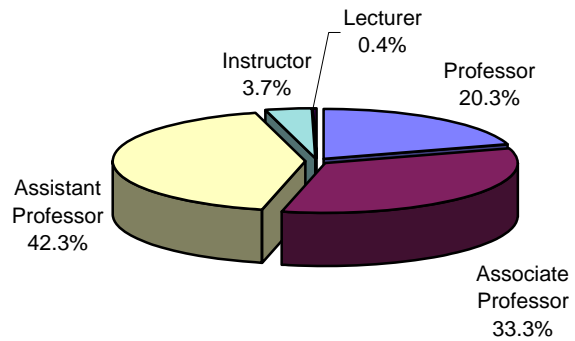

Columbus State University
Full-time Instructional Faculty
Fall 2007
Distribution by Rank

	N	%
Professor	50	20.3%
Associate Professor	82	33.3%
Assistant Professor	104	42.3%
Instructor	9	3.7%
Lecturer	1	0.4%
Total	246	100.0%