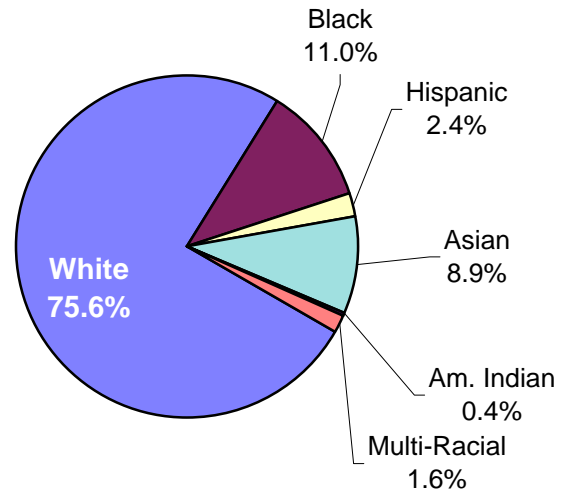

Columbus State University
Full-time Instructional Faculty
Fall 2007
Distribution by Race

	N	%
White	186	75.6%
Black	27	11.0%
Hispanic	6	2.4%
Asian	22	8.9%
Am. Indian	1	0.4%
Multi-Racial	4	1.6%
Total	246	100.0%